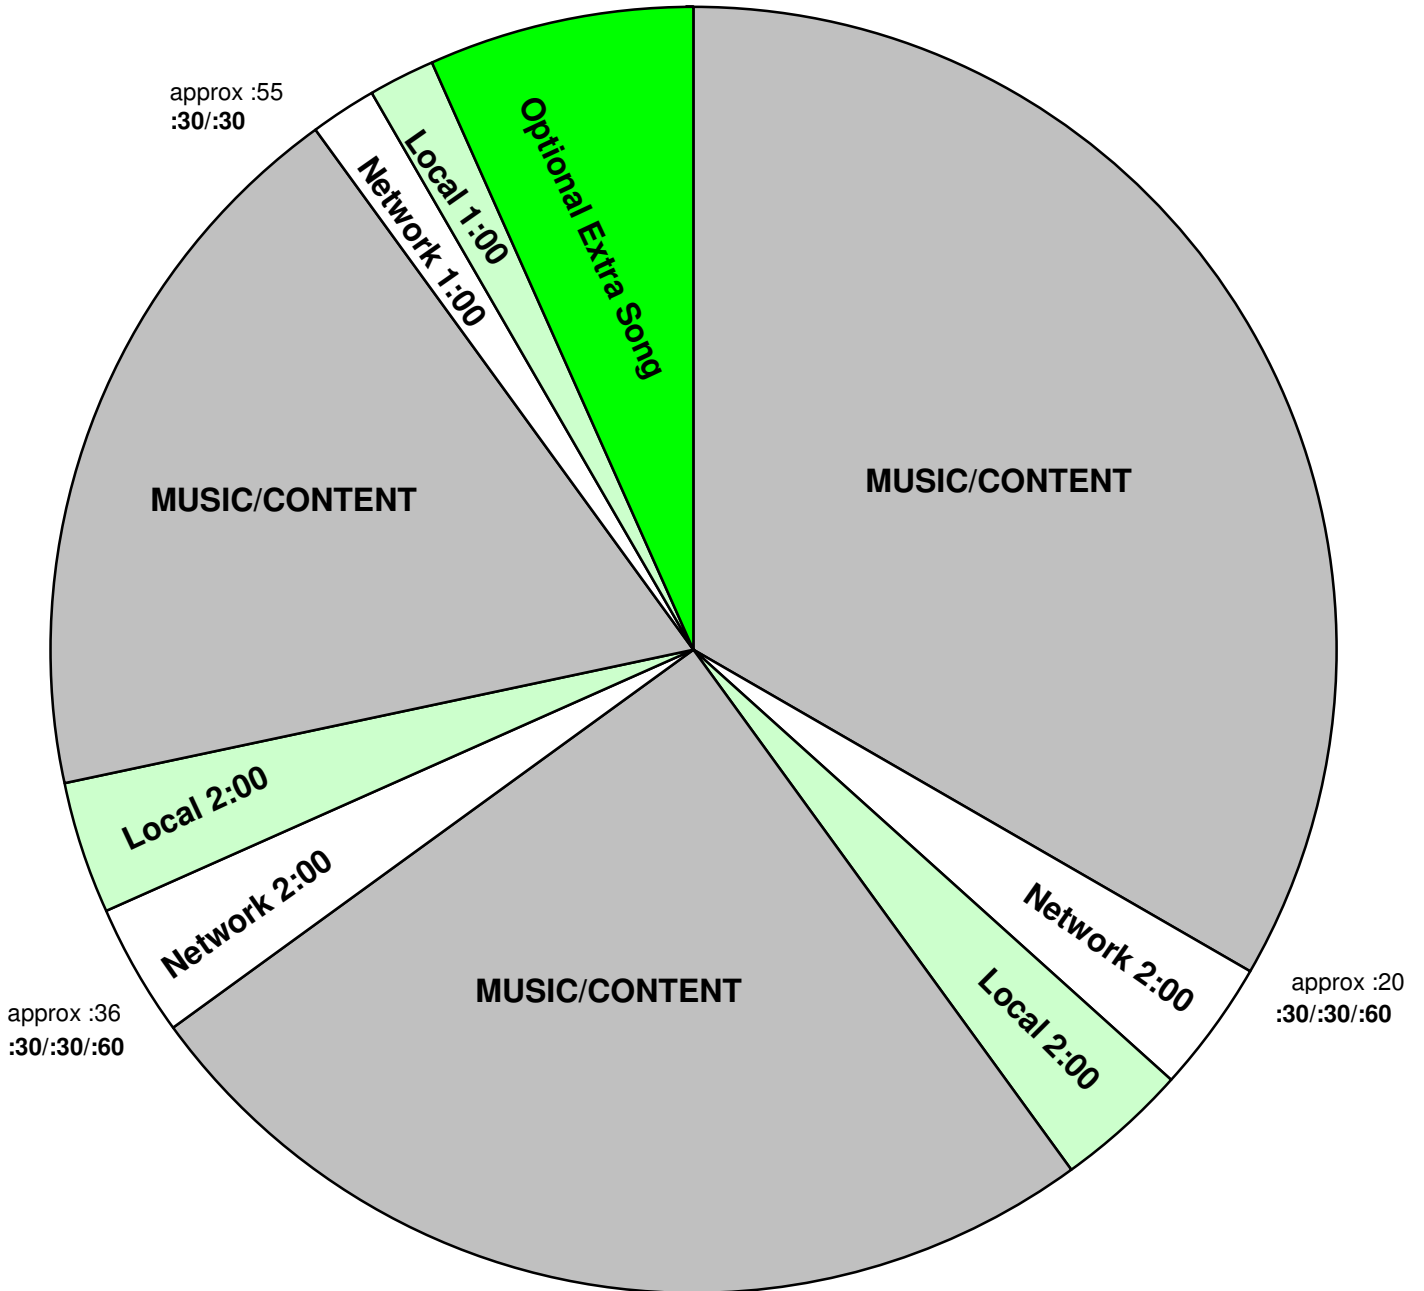

For Technical Assistance call:
Premiere Network Operations: 800-276-4431
Technical Info: <http://engineering.premiereradio.com>

premiere
NETWORKS

*NOTE: The OPTIONAL EXTRA SONG is an extra cut which could be dropped for time or for the airing of local content at the affiliate's discretion. The extra song will NOT be a "numbered" song and will therefore not affect the continuation of the flow of the countdown.